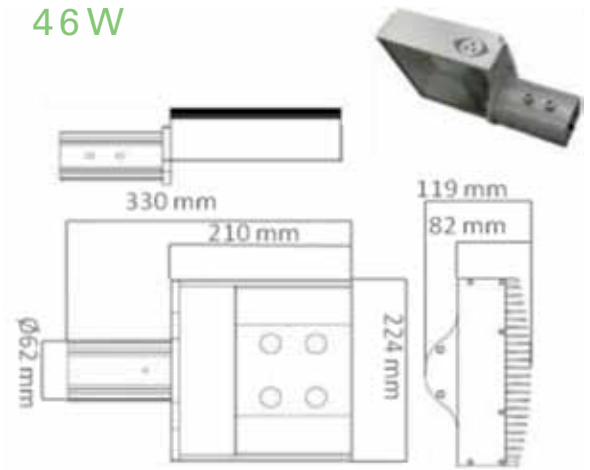

Specifications

Item	Specification	Details
Output	Beam Angle	24°, 45°, 60°, 130°, 135° x 50°
	Color Range	True white or Warm white
	Lumen Maintenance	50,000 hours
Electrical	Input Voltage	24V DC (Solar Powered Systems) 100–240V AC
	Power Consumption	25, 46, 72, 92, 145 watts
Physical	Weight	3.5 kg (25w)
		5 kg (46w)
		6.5 kg (72, 92w)
		8 kg (145w)
	Lens	Optics PMMA
Operating Temperature	-40° F–121° F	
Humidity	0–95%, non-condensing	
Certification & Safety	Certifications	ETL, CE, FCC, LVD, RoHS, Laser Testing
	Environment	Suitable for damp location
	Warranty	3 years

Features

- IP68 waterproof standard
- Aerospace structural design ensures optimal cooling
- Original high-power LED CREE XP-G chips
- CRI 80 high brightness
- PFC values up to .99 for stable voltage output

Application

- Street Lighting
- Parking Applications

Specifications

Item	Specification	Details
Output	Beam Angle	45°, 60°, 90°, 135° x 50°
	Color Range	True white or Warm white
	Lumen Maintenance	50,000 hours
Electrical	Input Voltage	24V DC (Solar Powered Systems) 100–240V AC
	Power Consumption	46, 72, 92, 145 watts
Physical	Weight	3.5 kg (25w)
		5 kg (46w)
		6.5 kg (72, 92w)
		8.7 kg (145w)
	Lens	Optics PMMA
Operating Temperature	-40° F–121° F	
Humidity	0–95%, non-condensing	
Certification & Safety	Certifications	ETL, CE, FCC, LVD, RoHS, Laster Testing
	Environment	Suitable for damp location
	Warranty	3 years

46W

Applicable Pole Dimension : 42–62mm
Weight : 6.5kg

72/92W

Applicable Pole Dimension : 42–62mm
Weight : 8.7kg

145W

Applicable Pole Dimension : 42–62mm
Weight : 8.7kg

Lamp Luminous Flux

Chipset	CREE XP-G			
Power Consumption	46 W	72 W	92 W	145 W
True White	3500 lm	5250 lm	7000 lm	10500 lm
Warm White	2700 lm	4050 lm	5400 lm	8100 lm
CRI	80			
Beam Ange	45°, 60°, 90°, 135° x 50°			