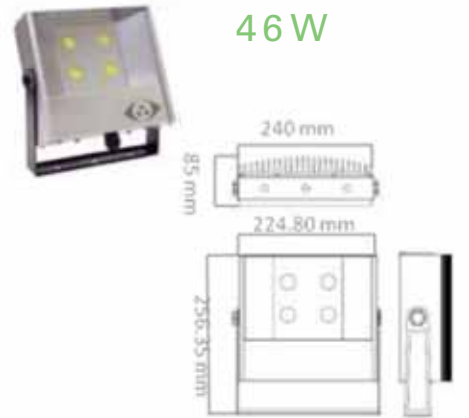

Features

- IP68 waterproof standard
- Aerospace structural design ensures optimal cooling
- Original high-power LED CREE XP-G chips
- CRI 80 high brightness
- PFC values up to .99 for stable voltage output

Specifications

Item	Specification	Details
Output	Beam Angle	24°, 45°, 60°, 130°, 135° x 50°
	Color Range	True white or Warm white
	Lumen Maintenance	50,000 hours
Electrical	Input Voltage	24V DC (Solar Powered Systems) 100–240V AC
	Power Consumption	25, 46, 72, 92, 145 watts
Physical	Weight	3.5 kg (25w)
		5 kg (46w)
		6.5 kg (72, 92w)
		8 kg (145w)
	Lens	Optics PMMA
Operating Temperature	-40° F–121° F	
Humidity	0–95%, non-condensing	
Certification & Safety	Certifications	ETL, CE, FCC, LVD, RoHS, Laser Testing
	Environment	Suitable for damp location
	Warranty	3 years

Application

- Street Lighting
- Parking Applications

Specifications

Item	Specification	Details
Output	Beam Angle	45°, 60°, 90°, 135° x 50°
	Color Range	True white or Warm white
	Lumen Maintenance	50,000 hours
Electrical	Input Voltage	24V DC (Solar Powered Systems) 100–240V AC
	Power Consumption	46, 72, 92, 145 watts
Physical	Weight	3.5 kg (25w)
		5 kg (46w)
		6.5 kg (72, 92w)
		8.7 kg (145w)
	Lens	Optics PMMA
Operating Temperature	-40° F–121° F	
Humidity	0–95%, non-condensing	
Certification & Safety	Certifications	ETL, CE, FCC, LVD, RoHS, Laster Testing
	Environment	Suitable for damp location
	Warranty	3 years

46W

Applicable Pole Dimension : 42–62mm
Weight : 6.5kg

72/92W

Applicable Pole Dimension : 42–62mm
Weight : 8.7kg

145W

Applicable Pole Dimension : 42–62mm
Weight : 8.7kg

Lamp Luminous Flux

Chipset	CREE XP-G			
Power Consumption	46 W	72 W	92 W	145 W
True White	3500 lm	5250 lm	7000 lm	10500 lm
Warm White	2700 lm	4050 lm	5400 lm	8100 lm
CRI	80			
Beam Ange	45°, 60°, 90°, 135° x 50°			