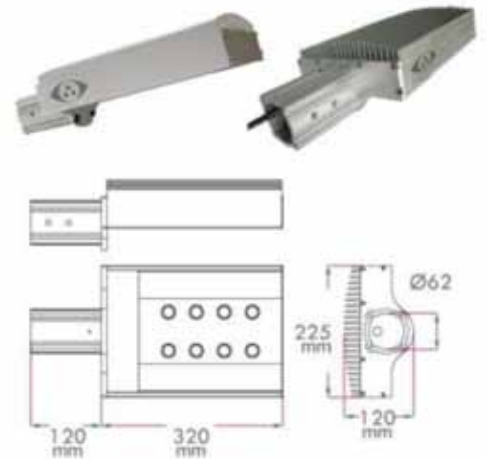

Application

- Street Lighting
- Parking Applications

Specifications

Item	Specification	Details
Output	Beam Angle	45°, 60°, 90°, 135° x 50°
	Color Range	True white or Warm white
	Lumen Maintenance	50,000 hours
Electrical	Input Voltage	24V DC (Solar Powered Systems) 100–240V AC
	Power Consumption	46, 72, 92, 145 watts
Physical	Weight	3.5 kg (25w)
		5 kg (46w)
		6.5 kg (72, 92w)
		8.7 kg (145w)
	Lens	Optics PMMA
Operating Temperature	-40° F–121° F	
Humidity	0–95%, non-condensing	
Certification & Safety	Certifications	ETL, CE, FCC, LVD, RoHS, Laster Testing
	Environment	Suitable for damp location
	Warranty	3 years

46W

Applicable Pole Dimension : 42–62mm
Weight : 6.5kg

72/92W

Applicable Pole Dimension : 42–62mm
Weight : 8.7kg

145W

Applicable Pole Dimension : 42–62mm
Weight : 8.7kg

Lamp Luminous Flux

Chipset	CREE XP-G			
Power Consumption	46 W	72 W	92 W	145 W
True White	3500 lm	5250 lm	7000 lm	10500 lm
Warm White	2700 lm	4050 lm	5400 lm	8100 lm
CRI	80			
Beam Ange	45°, 60°, 90°, 135° x 50°			