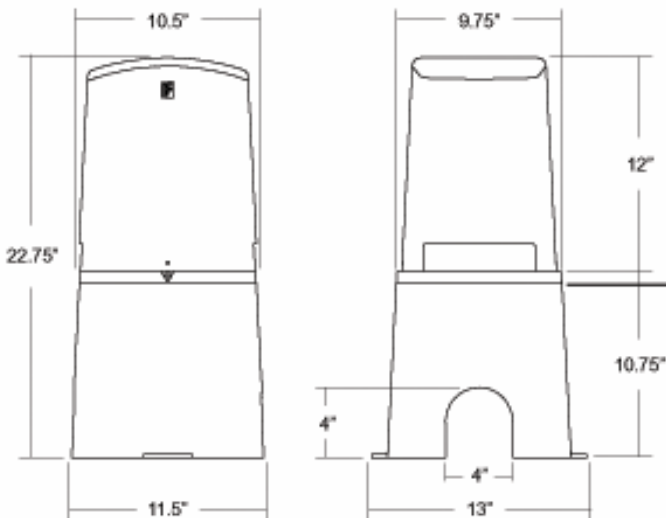

Optional Equipment:

- ☐ **AQ-RM6000:** Wireless Remote Control
- ☐ **AQ-LS:** Landscape Stake
- ☐ **AQ-TP-25:** Threaded Mounting Post
- ☐ **GS02:** Brass Glare Shield